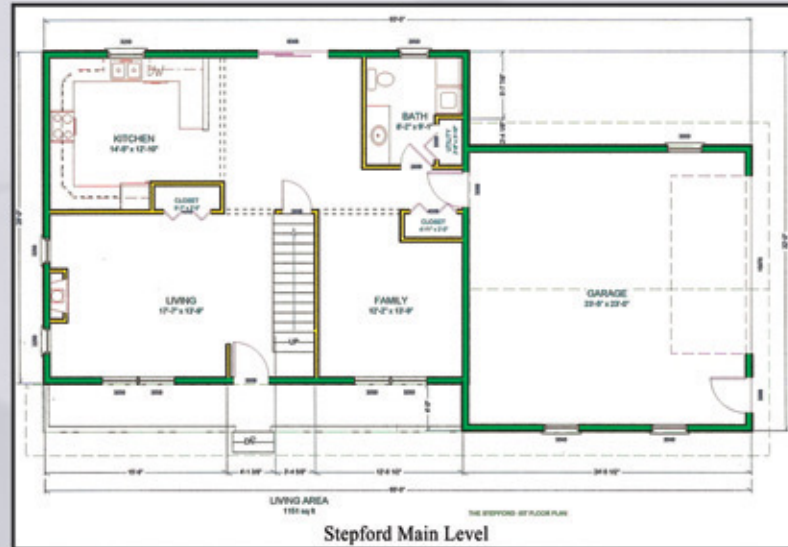

Deluxe Features

- CertainTeed Monogram DBL 4 Siding
- Merillat Seneca Ridge Oak Raised Panel Cabinets
- CertainTeed Landmark 30 year Shingles
- Schlage Lever Locksets
- R44 Blown Fiberglass Attic Insulation
- Taylor Clad JMB Exterior Doors
- Raised Panel Oak Interior Doors
- Marvin Windows
- 2 X 6 Exterior Walls
- R19 Wall Insulation

Standard Package Price $ _____*

*All homes are priced with standard product options on your site. Foundation not included, however arrangements can be made to include the foundation.

At Central Builders Supply we prides ourselves on building quality homes with name brand products that customers can trust.