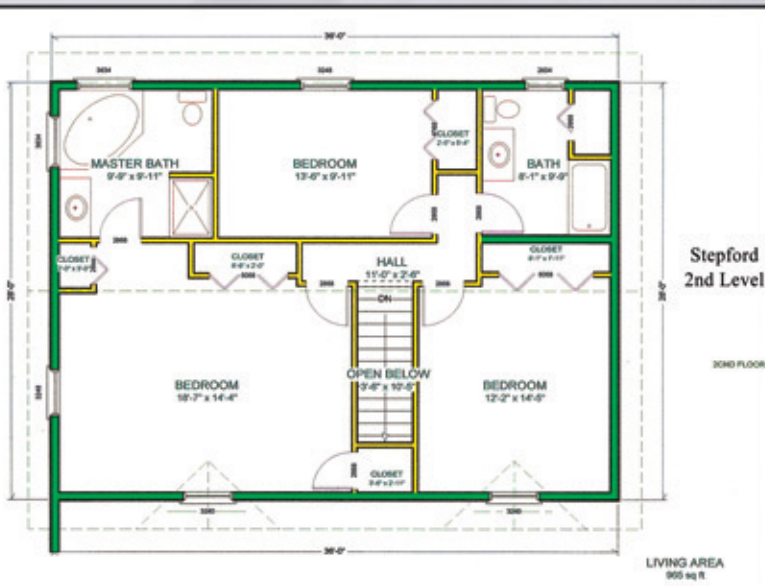

Deluxe Features

- CertainTeed Monogram DBL 4 Siding
- Merillat Seneca Ridge Oak Raised Panel Cabinets
- CertainTeed Landmark 30 year Shingles
- Schlage Lever Locksets
- R44 Blown Fiberglass Attic Insulation
- Taylor Clad JMB Exterior Doors
- Raised Panel Oak Interior Doors
- Marvin Windows
- 2 X 6 Exterior Walls
- R19 Wall Insulation